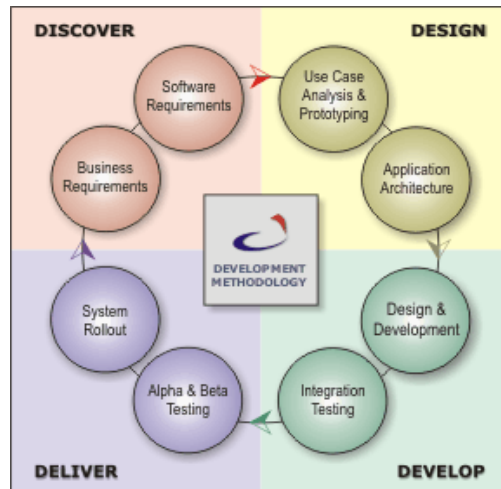

## Development Tools:

MS Visual Studio

MS SQL Server

TCP/IP

Java

MSQL

Sockets

C/C++

# Development Methodology:

**Moon Creations** follows industry accepted procedures and processes to ensure highest quality output for its customers. We have devised a 4D's (Discover, Design, Develop and Deliver) Methodology based on widely accepted Software Development Life Cycle (SDLC).